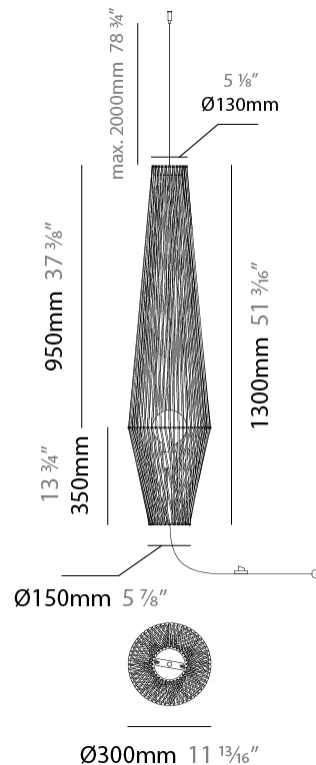

PROJECT	
TYPE	
SPECIFIER	
QUANTITY	
DATE	

BIMBA SUSPENSION

D111114-

base number Finish
Options

1. To build a product code in our configurator select the specify button on the base model # product page
2. To build a manual product code on this datasheet choose from the options listed below in blue font and add the suffix to the base model #

GENERAL

Series: Bimba
Partner: Ole
Division: Design
Installation: Suspension
Product Type: Pendant
Mounting Location: Ceiling

PHYSICAL

Shape: Abstract
Diameter (mm): 300
Diameter (in): 11 ¹³/₁₆
Height (mm): 1300
Height (in): 51 ³/₁₆
Max. Overall Height (mm): 3330
Max. Overall Height (in): 129 ¹⁵/₁₆
Weight (kg): 5
Weight (lbs): 11.02
Fixture Finish: BEI / BLK / BLU / COG / DGN / GRY / MRN / MOC / MUS / OLV / SIL / STN / TER / WHI
Holder Finish: Matte Black
Fixture Material: Fabric Cord / Metal
Primary Material: Fabric - Recycled
Cable Details: 2000mm Cable
Upon Request: Other fabric cord colors available upon request (see downloadable finish chart)

ELECTRICAL

Number of Lamps: 1
Lamp Type: LED Retrofit
Bulb Included: Bulb Not Included
Max. Wattage Per Lamp (W): 15
Lamp Base: E26
Input Voltage (V): 120
Upon Request: 277Vac / GU24

LED

OPTICAL

RATINGS AND CERTIFICATIONS

Certified By: Certified for North American Standards
IP rating: IP20