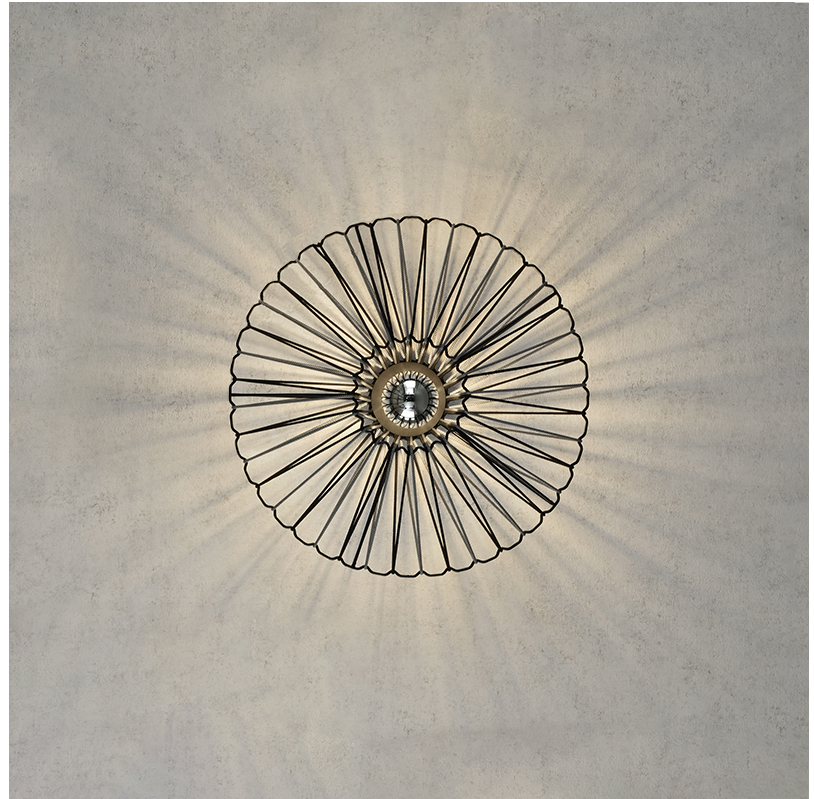

BIMBA SURFACE

D112042-

base number _____
Finish _____
Options _____

1. To build a product code in our configurator select the specify button on the base model # product page
2. To build a manual product code on this datasheet choose from the options listed below in blue font and add the suffix to the base model #

GENERAL

Series: Bimba
Partner: Ole
Division: Design
Installation: Surface
Product Type: Ceiling Surface
Mounting Location: Ceiling

PHYSICAL

Shape: Abstract
Diameter (mm): 600
Diameter (in): 23 5/8
Height (mm): 180
Height (in): 7 1/8
Weight (kg): 4
Weight (lbs): 8.82
Diffuser: PMMA - Opal
Fixture Finish: BEI / BLK / BLU / COG / DGN / GRY / MRN / MOC / MUS / OLV / SIL / STN / TER / WHI
Holder Finish: Matte Black
Fixture Material: Fabric Cord / Metal
Primary Material: Fabric - Recycled
Cable Details: 2000mm Cable
Upon Request: Other fabric cord colors available upon request (see downloadable finish chart)

ELECTRICAL

Number of Lamps: 1
Lamp Type: LED Retrofit
Lamp Shape: A19
Bulb Included: Bulb Not Included
Max. Wattage Per Lamp (W): 15
Lamp Base: E26
Input Voltage (V): 120
Upon Request: 277Vac / GU24

LED

OPTICAL

RATINGS AND CERTIFICATIONS

Certified By: Certified for North American Standards
IP rating: IP20