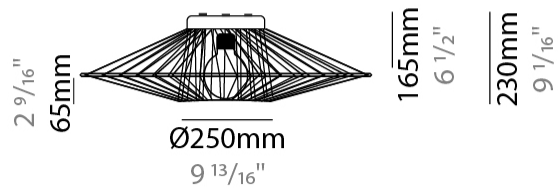

GENERAL

Series: Bimba
 Partner: Ole
 Division: Design
 Installation: Suspension
 Product Type: Pendant
 Mounting Location: Ceiling

PHYSICAL

Shape: Round
 Diameter (mm): 1000
 Diameter (in): 39 3/8
 Width (mm): 185
 Width (in): 7 5/16
 Height (mm): 1000
 Height (in): 39 3/8
 Max. Overall Height (mm): 3000
 Max. Overall Height (in): 118 1/8
 Weight (kg): 6
 Weight (lbs): 13.23
 Fixture Finish: BEI / BLK / BLU / COG / DGN / GRY / MRN / MOC / MUS / OLV / SIL / STN / TER / WHI
 Holder Finish: Matte Black
 Fixture Material: Fabric Cord / Metal
 Primary Material: Fabric - Recycled
 Cable Details: 2000mm Cable
 Upon Request: Other fabric cord colors available upon request (see downloadable finish chart)

GENERAL

Series: Bimba
 Partner: Ole
 Division: Design
 Installation: Suspension
 Product Type: Pendant
 Mounting Location: Ceiling

PHYSICAL

Shape: Abstract
 Diameter (mm): 600
 Diameter (in): 23 5/8
 Height (mm): 150
 Height (in): 5 7/8
 Max. Overall Height (mm): 2150
 Max. Overall Height (in): 84 5/8
 Weight (kg): 4.2
 Weight (lbs): 9.26
 Fixture Finish: BEI / BLK / BLU / COG / DGN / GRY / MRN / MOC / MUS / OLV / SIL / STN / TER / WHI
 Holder Finish: Matte Black
 Fixture Material: Fabric Cord / Metal
 Primary Material: Fabric - Recycled
 Cable Details: 2000mm Cable
 Upon Request: Other fabric cord colors available upon request (see downloadable finish chart)

LED

OPTICAL

RATINGS AND CERTIFICATIONS

Certified By: Certified for North American Standards
 IP rating: IP20

Ø800mm
 31 1/2"

5 7/8"

Ø150mm

2 9/16"
 65mm