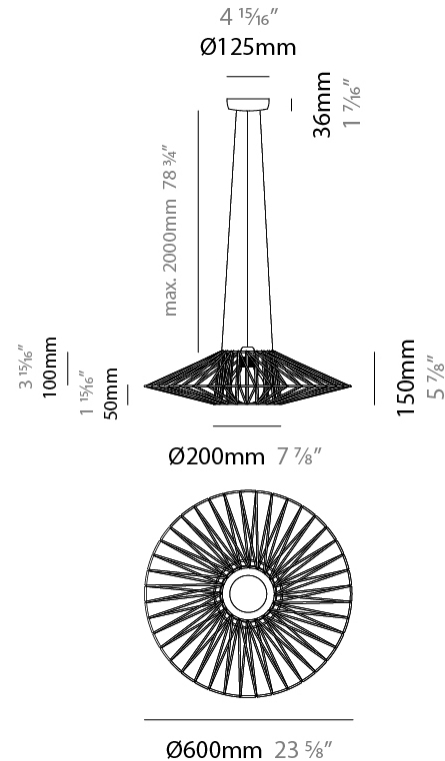

PROJECT	_____
TYPE	_____
SPECIFIER	_____
QUANTITY	_____
DATE	_____

BIMBA SUSPENSION

D111112-

base number Finish
Options

1. To build a product code in our configurator select the specify button on the base model # product page
2. To build a manual product code on this datasheet choose from the options listed below in blue font and add the suffix to the base model #

GENERAL

Series: Bimba
Partner: Ole
Division: Design
Installation: Suspension
Product Type: Pendant
Mounting Location: Ceiling

PHYSICAL

Shape: Abstract
Diameter (mm): 600
Diameter (in): 23 5/8
Height (mm): 150
Height (in): 5 7/8
Max. Overall Height (mm): 2150
Max. Overall Height (in): 84 5/8
Weight (kg): 4.2
Weight (lbs): 9.26
Fixture Finish: BEI / BLK / BLU / COG / DGN / GRY / MRN / MOC / MUS / OLV / SIL / STN / TER / WHI
Holder Finish: Matte Black
Fixture Material: Fabric Cord / Metal
Primary Material: Fabric - Recycled
Cable Details: 2000mm Cable
Upon Request: Other fabric cord colors available upon request (see downloadable finish chart)

ELECTRICAL

Number of Lamps: 1
Lamp Type: LED Retrofit
Bulb Included: Bulb Not Included
Max. Wattage Per Lamp (W): 15
Lamp Base: E26
Input Voltage (V): 120
Upon Request: 277Vac / GU24

LED

OPTICAL

RATINGS AND CERTIFICATIONS

Certified By: Certified for North American Standards
IP rating: IP20