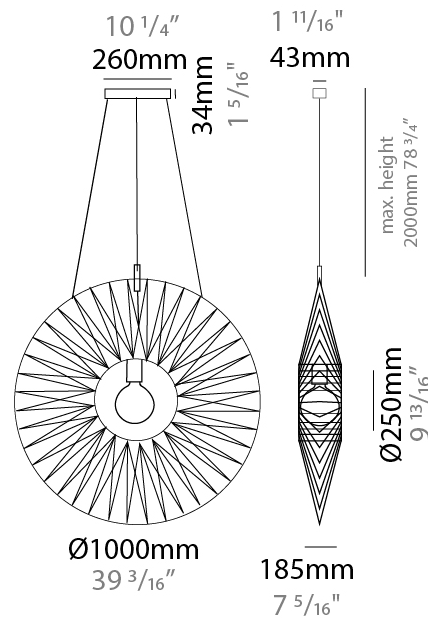

PROJECT	_____
TYPE	_____
SPECIFIER	_____
QUANTITY	_____
DATE	_____

BIMBA SUSPENSION

D111109-

base number   Finish
Options

1. To build a product code in our configurator select the specify button on the base model # product page
2. To build a manual product code on this datasheet choose from the options listed below in blue font and add the suffix to the base model #

GENERAL

Series: Bimba
Partner: Ole
Division: Design
Installation: Suspension
Product Type: Pendant
Mounting Location: Ceiling

PHYSICAL

Shape: Round
Diameter (mm): 1000
Diameter (in): 39 3/8
Width (mm): 185
Width (in): 7 5/16
Height (mm): 1000
Height (in): 39 3/8
Max. Overall Height (mm): 3000
Max. Overall Height (in): 118 1/8
Weight (kg): 6
Weight (lbs): 13.23
Fixture Finish: BEI / BLK / BLU / COG / DGN / GRY / MRN / MOC / MUS / OLV / SIL / STN / TER / WHI
Holder Finish: Matte Black
Fixture Material: Fabric Cord / Metal
Primary Material: Fabric - Recycled
Cable Details: 2000mm Cable
Upon Request: Other fabric cord colors available upon request (see downloadable finish chart)

ELECTRICAL

Number of Lamps: 1
Lamp Type: LED Retrofit
Bulb Included: Bulb Not Included
Max. Wattage Per Lamp (W): 20
Lamp Base: E26
Input Voltage (V): 120
Upon Request: 277Vac / GU24

LED

OPTICAL

RATINGS AND CERTIFICATIONS

Certified By: Certified for North American Standards
IP rating: IP20