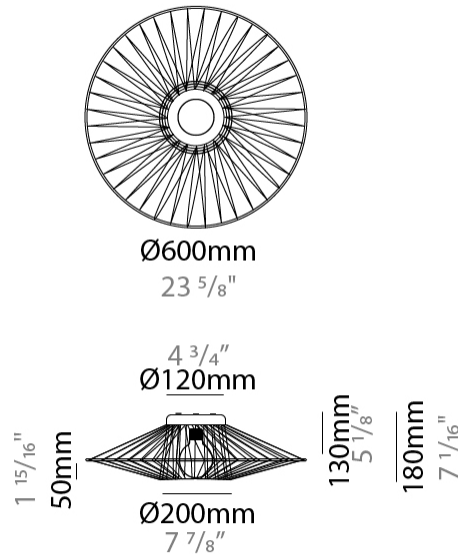

BIMBA SURFACE

D112042-

base number _____
Finish _____
Options _____

1. To build a product code in our configurator select the specify button on the base model # product page
2. To build a manual product code on this datasheet choose from the options listed below in blue font and add the suffix to the base model #

GENERAL

Series: Bimba
Partner: Ole
Division: Design
Installation: Surface
Product Type: Ceiling Surface
Mounting Location: Ceiling

PHYSICAL

Shape: Abstract
Diameter (mm): 600
Diameter (in): 23 5/8
Height (mm): 180
Height (in): 7 1/8
Weight (kg): 4
Weight (lbs): 8.82
Diffuser: PMMA - Opal
Fixture Finish: BEI / BLK / BLU / COG / DGN / GRY / MRN / MOC / MUS / OLV / SIL / STN / TER / WHI
Holder Finish: Matte Black
Fixture Material: Fabric Cord / Metal
Primary Material: Fabric - Recycled
Cable Details: 2000mm Cable
Upon Request: Other fabric cord colors available upon request (see downloadable finish chart)

ELECTRICAL

Number of Lamps: 1
Lamp Type: LED Retrofit
Lamp Shape: A19
Bulb Included: Bulb Not Included
Max. Wattage Per Lamp (W): 15
Lamp Base: E26
Input Voltage (V): 120
Upon Request: 277Vac / GU24

LED

OPTICAL

RATINGS AND CERTIFICATIONS

Certified By: Certified for North American Standards
IP rating: IP20